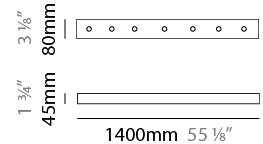

IO 7 LIGHT SUSPENSION

D101333

base number

1. To build a product code in our configurator select the specify button on the base model # product page
2. To build a manual product code on this datasheet choose from the options listed below in blue font and add the suffix to the base model #

GENERAL

Series: IO
Subseries: IO 7 Light
Brand: Quasar
Division: Design
Mounting Type: Suspension
Mounting Location: Ceiling
Subcategory: Pendant

PHYSICAL

Shape: Cylinder
Length (mm): 1400
Length (in): 55 7/8
Width (mm): 27
Width (in): 1 1/16
Height (mm): 150
Height (in): 5 7/8
Max. Overall Height (mm): 2150
Max. Overall Height (in): 84 3/8
Light Distribution: Downlight
Weight (kg): 7.3
Weight (lbs): 16.09
Fixture Finish: BPA
Fixture Material: Metal
Cable Details: 2000mm Cable

ELECTRICAL

Lamp Type: LED
Input Wattage (W): 21.7
Total Output Wattage (W): 18.9
Dimming: Tri-Mode (Non-Dimming and Phase Dimming (120Vac only) and 0-10V Dimming)
Driver Included: Yes
Driver Location: Integrated
Driver Type: Constant Current - Universal
Driver Class: Class 2
Input Voltage (V): 120 - 277
Constant Current (MA): 350
Upon Request: 0-10Vdc dimming / Phase dimming @120Vac only / 277Vac

LED

Number of LEDs: 7
Color Temperature (°K): 2700
Max. Delivered Lumen (lm): 1946
CRI: >90 CRI
Lamp Life (hrs): 50000

OPTICAL

RATINGS AND CERTIFICATIONS

Certified By: Certified for North American Standards
IP rating: IP20